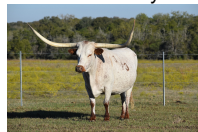

THUNDER PRINCESS

Date of Birth: 10/11/2018
Registration 1: 280457
Breeder: Metcalfe, Mike & Linda
Owner: Metcalfe, Mike & Linda

Courtesy of Longhorn Ventures

This beautiful striped brindle with awesome lateral horn and is turning into a beautiful cow. She will be one of our best. Her horn continues to stay flat and lateral, and she has a big tall body with great conformation

Total Horn: 90.0000 on 09/15/2022
TTT: 75.3750 on 06/21/2022
Weight: 1005.0000 on 09/20/2021

THUNDER PRINCESS

M2 THUNDER

RED'S PRINCESS

M2 RIFLEMAN

SHADOW JUBILEE

RR ESCONDIDO RED 260

BW Prissy

Concealed Weapon

HUBBELLS RIO GLORY

THE SHADOW

GMR 1182

COWBOY UP CHEX

RR Red Clover

BIG WIG

MO BAR III