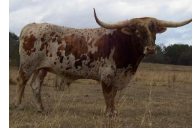

M.C. Honeysuckle

Registration 1: CAI299416

Courtesy of RTG Ranch

Concealed Weapon

Sharp Shooter 542

PEACEMAKER 44

Horseshoe J Charm

BL Coach's Desperado

HORSESHOE J EXAMPLE

Dixie Charlene

M.C. BIG BEN

M.C. SUPER REX

M.C. BAILEY

M.C. Honeycomb

High Country 190-6

COUNTRY HONEYDEW