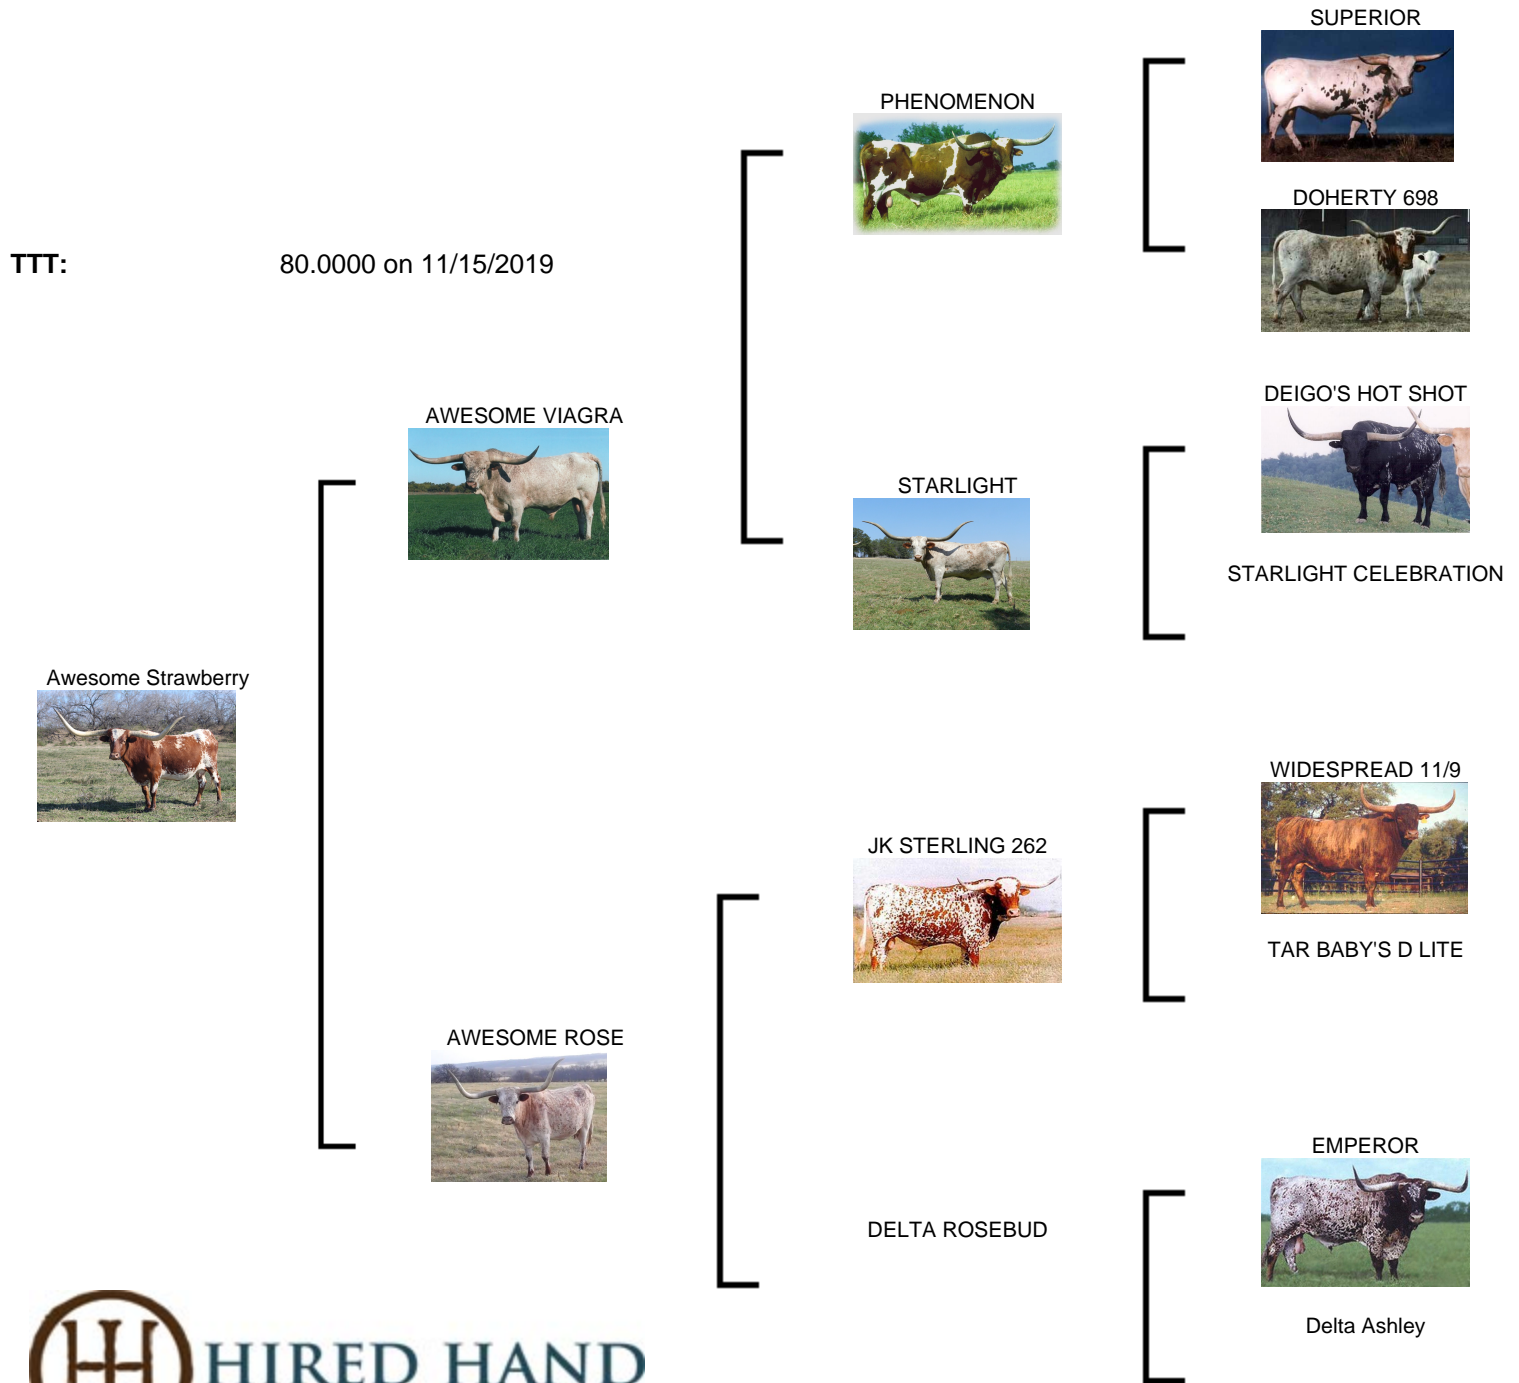

Awesome Strawberry

Date of Birth: 01/15/2005
Registration 1: 259012
Registration 2: C238040
Sale Price: \$35,000.00
Breeder: Mountain Creek Longhorns
Owner: Craft Ranch/G&G Partnership

Courtesy of G&G Longhorns

TTT: 80.0000 on 11/15/2019

<http://www.hiredhandsoftware.com>