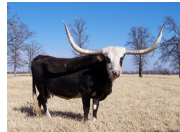

BL ANGLE

Date of Birth: 01/21/2007
Registration 1: CI245255
Breeder: Bob Lommis
Owner: Timber Creek Longhorns

Courtesy of Timber Creek Ranch

This gorgeous, big cow came from Bob Lommis's "A" pasture. She has had four outstanding Cowboy Chex calves for us, DC Cowboy's Angel who won her class at the 2012 LWC, Cowboy Grande, who won his class at the 2012 Horn Showcase and her 2013 bull calf who may be her best calf yet. She is over 84" TTT and still growing". She is very muscular and strong and she passes this trait on to all her offspring.

Total Horn: 102.0000 on 04/04/2017
TTT: 87.7500 on 08/09/2020
Composite: 202.7500 on 01/21/2015

JP RIO GRANDE

J.R. GRAND SLAM

GUNMAN

J.R. SEQUENTIAL

LAMB'S POWER PLAY

TX W ROSE BUD

TX W Lucky Lady

DON JUAN OF CHRISTINE

MISS REDMAC 256

ACE'S DAYTON DESPERADO

TARI GRAVES FM49

COACH

DELTA TARI FM182

BL ANGLE

BL TARIS ANGLE