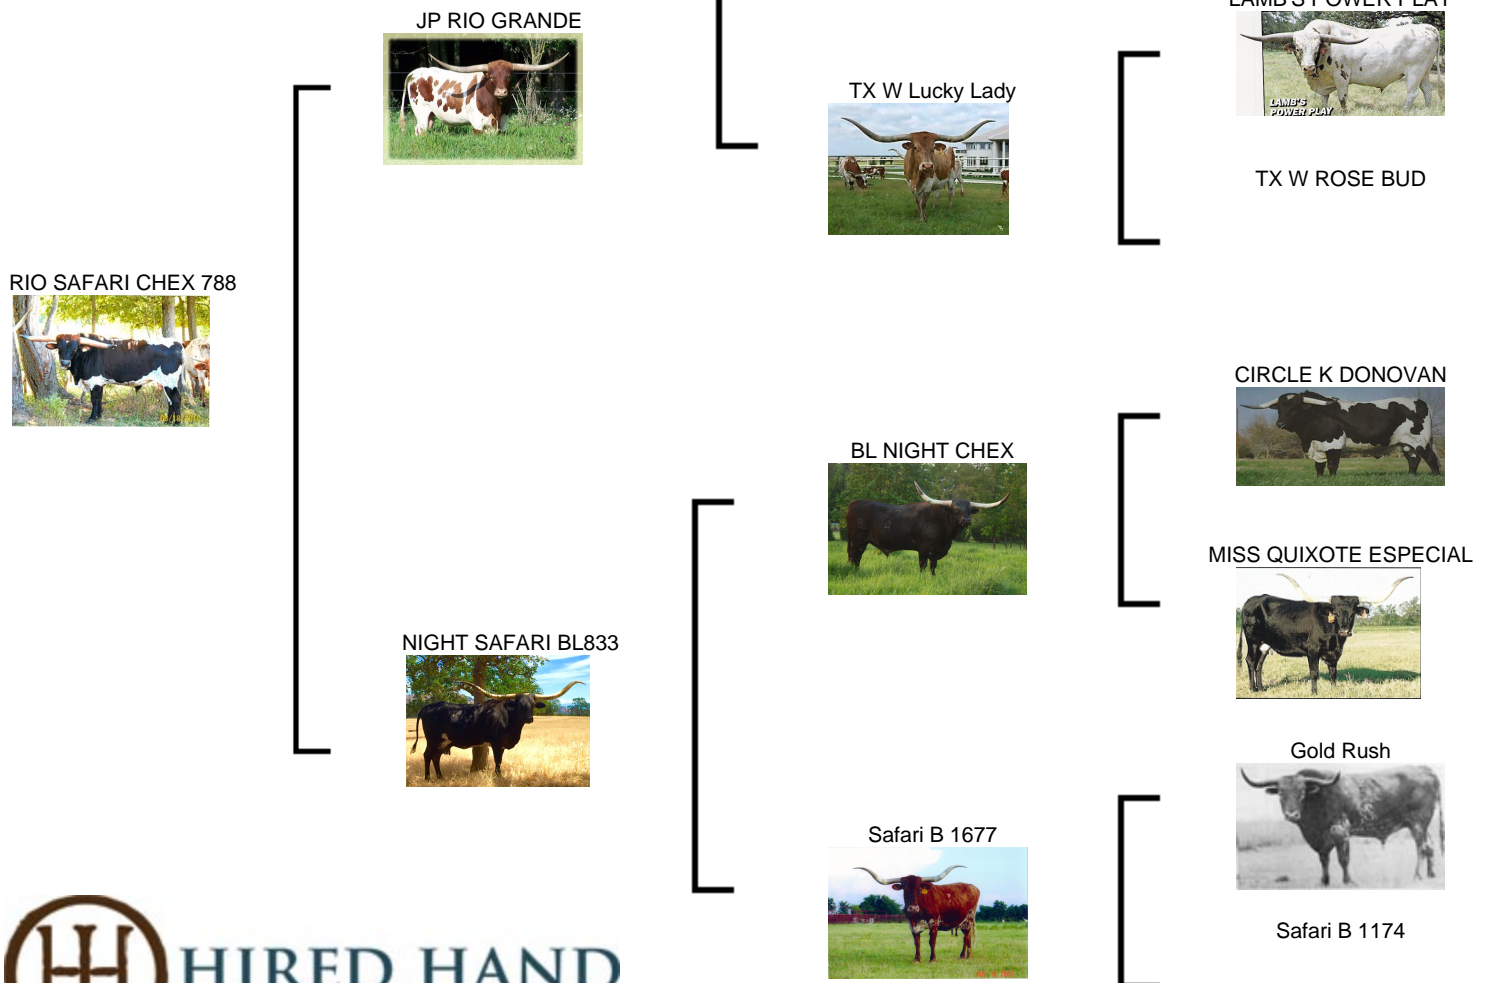

RIO SAFARI CHEX 788

Date of Birth: 09/11/2007
Registration 1: BI78528
Breeder: BOB & PAM LOOMIS
Owner: LOOMIS/HUBBELL/
 DETWEILER/CANFIELD
 PARTNERSHIP

Courtesy of HUBBELL LONGHORNS

RIO SAFARI CHEX 788

JP RIO GRANDE

J.R. GRAND SLAM

TX W Lucky Lady

BL NIGHT CHEX

Safari B 1677

GUNMAN

J.R. SEQUENTIAL

LAMB'S POWER PLAY

TX W ROSE BUD

CIRCLE K DONOVAN

MISS QUIXOTE ESPECIAL

Gold Rush

Safari B 1174

<http://www.hiredhandsoftware.com>