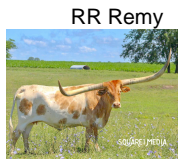

RR Remy

Date of Birth: 11/27/2012
Registration 1: CI284724
Owner: Aaron & Micah Landes

She has 117 inches of total horn and that is with 6 inches tipped off. She is an amazing producer. Her first son was 69in TTT at 24 months. The heifer was 39 TTT at 12 months! Her son MN Raptor measured 85.25" at 3 years old. Remy was coat color tested at the University of California Davis and is Wild type/Wild type! Heifer at side born 10-21-23 by MN 50 Shades of Grulla www.landefarmsmo.com

Total Horn: 117.0000 on 08/22/2023
TTT: 83.0000 on 08/22/2023
Base: 13.7500 on 10/04/2014
Composite: 192.2500 on 06/01/2021

RR Remy

<http://www.hiredhandsoftware.com>