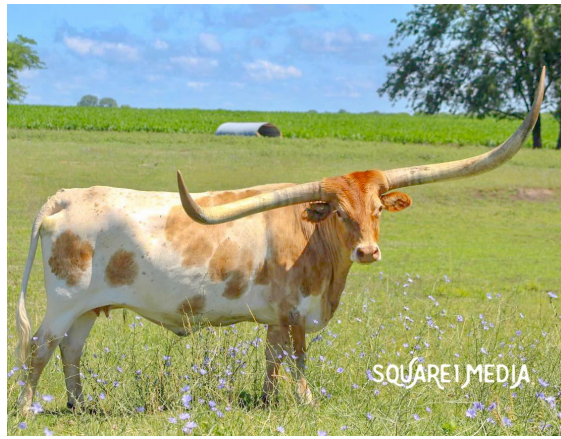

RR Remy

Date of Birth: 11/27/2012
Registration 1: CI284724
Owner: Aaron & Micah Landes

Courtesy of Landes Farms

She has 117 inches of total horn and that is with 6 inches tipped off. She is an amazing producer. Her first son was 69in TTT at 24 months. The heifer was 39 TTT at 12 months! Her son MN Raptor measured 85.25" at 3 years old. Remy was coat color tested at the University of California Davis and is Wild type/Wild type! Heifer at side born 10-21-23 by MN 50 Shades of Grulla www.landefarmsmo.com