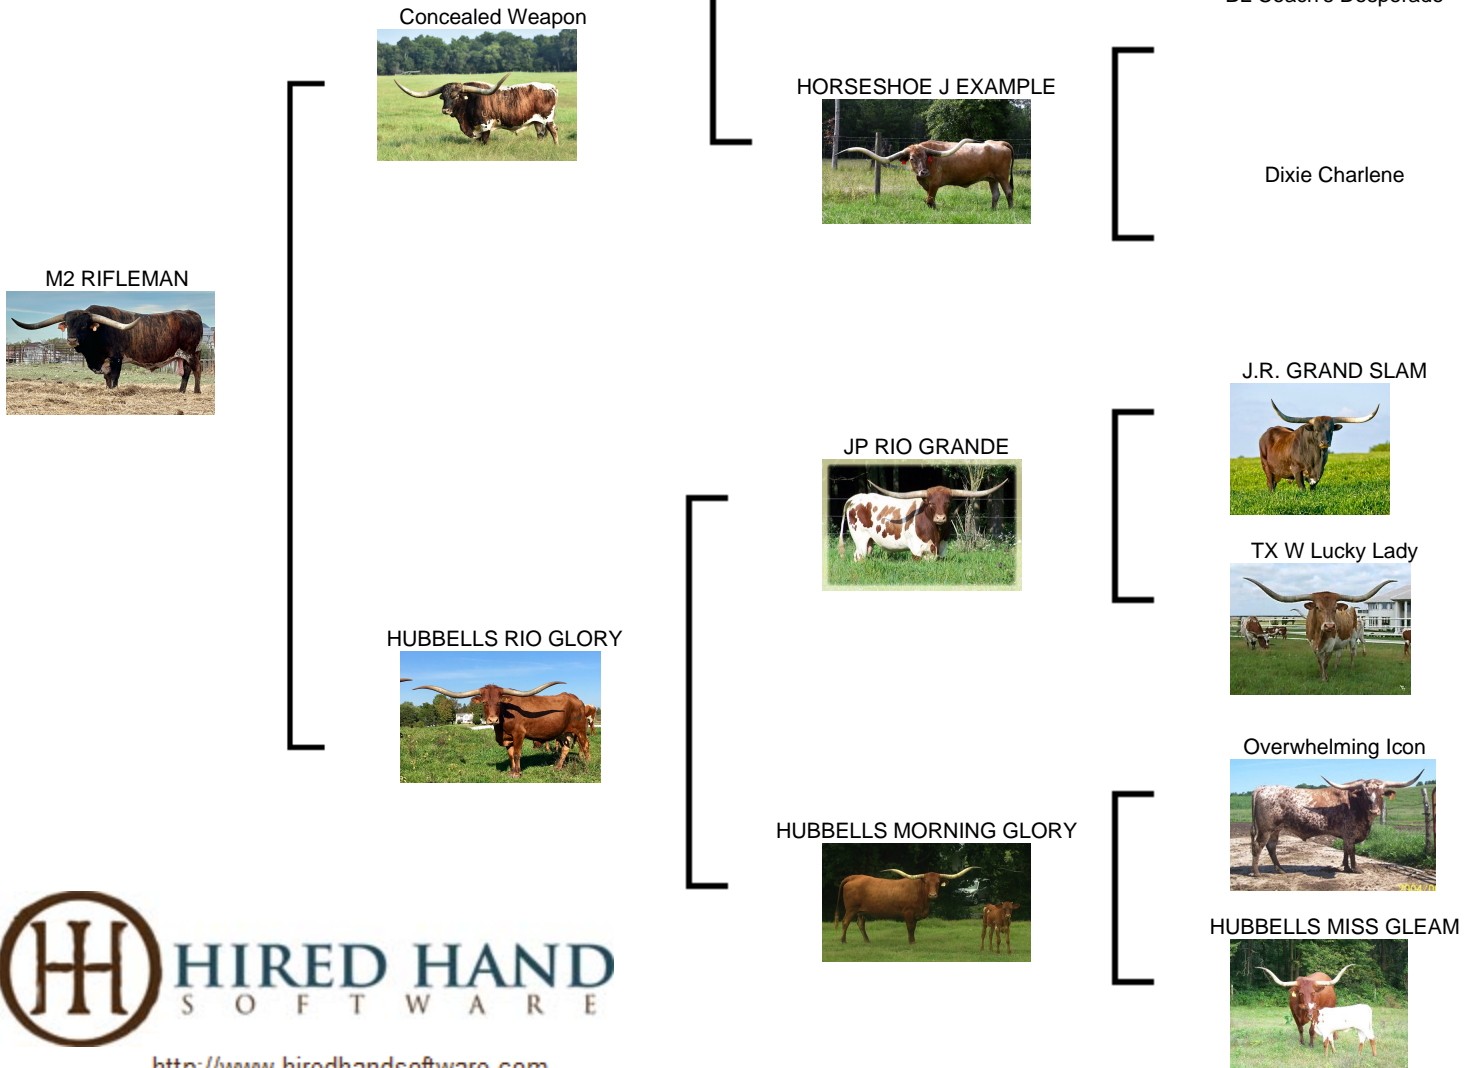

M2 RIFLEMAN

Date of Birth: 05/22/2012
Registration 1: BT186631
Registration 2: 290504
Sale Price: \$
Breeder: Mark Hubbell
Owner: Bull & Barrel Longhorns

M2 Rifleman is a powerful son of Concealed Weapon out of Hubbells Rio Glory and full brother/flush mate to the great Hubbell's 20 Gauge. These are some of the most sought-after genetics in the industry. In this pedigree you find multiple proven producers of horn, horn with twist, color, conformation, great milking dams and coming from these, some of the All-time great producing Herd Sires in the Industry. M2 Rifleman is proving his strength in the

Total Horn: 98.5000 on 10/30/2022
TTT: 77.2500 on 10/13/2023
Base: 16.7500 on 01/25/2015
Weight: 1773.0000 on 10/13/2023

Courtesy of Bull and Barrel Ranch

<http://www.hiredhandsoftware.com>