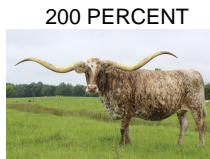

200 PERCENT

Date of Birth: 02/12/2012
Registration 1: CI282071
Breeder: NANCY C. DUNN
Owner: NANCY C. DUNN

Courtesy of Rolling D Ranch

Total Horn: 98.0625 on 09/30/2017
TTT: 97.7500 on 10/11/2024
Composite: 210.0000 on 09/30/2017