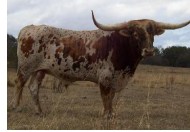

Hubbells 20 Gauge

Date of Birth: 05/22/2012
Registration 1: BT186630
Registration 2: 262142
Owner: Hubbells Longhorns/ Crown Creek Cattle

Proven production from an impeccable pedigree, 20 GAUGE continues to rock the Texas Longhorn community with complete and beautifully colored offspring that are highly desirable in every way, including early horn growth. We contribute his outstanding production to his unique and powerful maternal genetic line. In partnership and through semen sales, 20 GAUGE is being utilized in the best breeding programs in the Country with amazing

Total Horn: 103.4375 on 10/04/2019
TTT: 87.5000 on 10/10/2024
Base: 16.2500 on 10/09/2014
Weight: 1762.0000 on 07/16/2021
Composite: 223.1250 on 10/04/2019

Courtesy of FHR

Hubbells 20 Gauge

Concealed Weapon

Sharp Shooter 542

HORSESHOE J EXAMPLE

JP RIO GRANDE

HUBBELLS RIO GLORY

HUBBELLS MORNING GLORY

PEACEMAKER 44

Horseshoe J Charm

BL Coach's Desperado