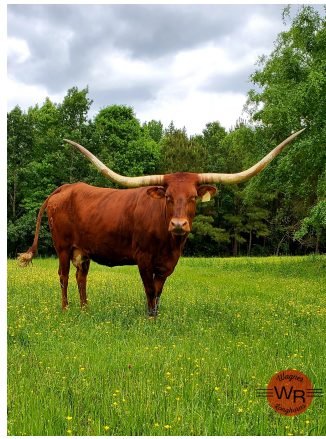

CR GRAND AIM

Date of Birth: 09/03/2013
Registration 1: CI288611
Breeder: ALEX DEES
Owner: Wagner Longhorn Ranch

Courtesy of Wagner Longhorn Ranch

3:1;OCV'd; JOHNES NEG; THIS BIG BODIED ARCHER TEXA DAUGHTER PROJECTS WELL INTO THE 80's TTT. HER PEDIGREE COMBINES JAMAKIZM , MAXIMUS , GRAND SLAM X2 PLUS TEXANA AND DELTA VAN HORNE. HER 2016 HEIFER SOLD FOR \$11,000. SHE HAS A FLASHY HEIFER AT SIDE BY SHOOTIN IN THE DARK (86" TTT @ 4.0y) AND IS CONFIRMED BRED TO GLR 20 GAUGE TUFF.

TTT: 81.7500 on 09/28/2024
Composite: 81.1250 on 11/18/2023

CR GRAND AIM

Archer Texa

RFR SENORITA

WS JAMAKIZM

TEXANA VAN HORNE

Maximus ST

JP GRAND SANDRA