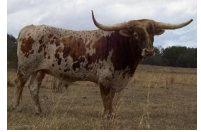

Sharp Shooter 542