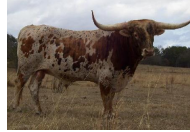

WS MIDNIGHT SPECIAL

Date of Birth: 09/07/2011
 Registration 1: CTI281759

Courtesy of Hubbell Longhorns

TTT: 71.5000 on 09/02/2020

WS MIDNIGHT SPECIAL

Sharp Shooter 542

HORSESHOE J EXAMPLE

Julio's Thunder