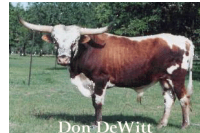

DON DEWITT

Don DeWitt