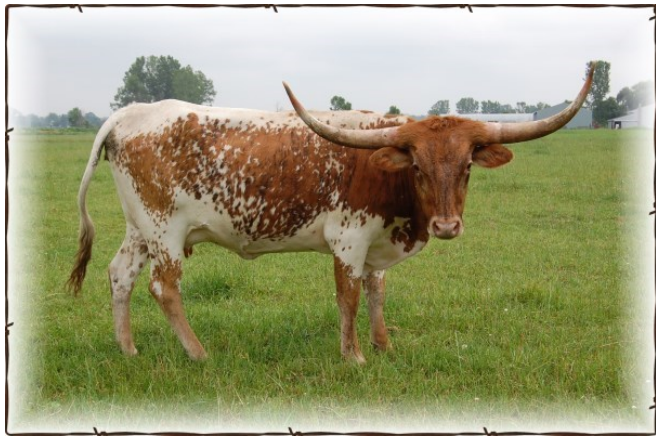

SDR CONCEALED STRAWBERRY

Date of Birth: 05/08/2013
Registration 1: CI289133
Breeder: DAVE HOVINGH
Owner: DAVE HOVINGH

Courtesy of Sundown Ranch

TTT: 61.2500 on 11/26/2016

Concealed Weapon

SDR CONCEALED STRAWBERRY

KCCI STRAWBERRY

Sharp Shooter 542

HORSESHOE J EXAMPLE

NITROUS OXIDE

KCCI BLACK ROSE

PEACEMAKER 44

Horseshoe J Charm

BL Coach's Desperado