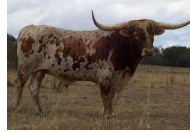

SDR CONCEALED STRAWBERRY

Date of Birth: 05/08/2013
Registration 1: CI289133
Breeder: DAVE HOVINGH
Owner: DAVE HOVINGH

Courtesy of Sundown Ranch

TTT: 61.2500 on 11/26/2016

Concealed Weapon

SDR CONCEALED STRAWBERRY

KCCI STRAWBERRY

Sharp Shooter 542

HORSESHOE J EXAMPLE

NITROUS OXIDE

KCCI BLACK ROSE

PEACEMAKER 44

Horseshoe J Charm

BL Coach's Desperado