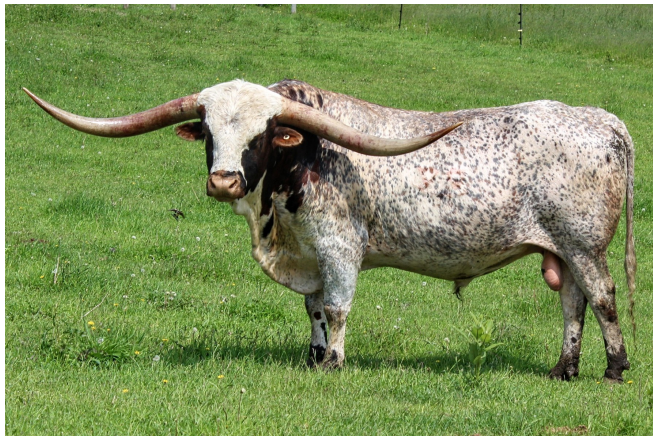

EAGLE TEXA

Date of Birth: 04/13/2015
 Registration 1: BAI91633

This soon to be 90" son of Tuff, is the only son I am aware of with two over 90" females, one 100" female and an over 100" sire in their pedigree. This bull is exactly what a Longhorn bull should look like and he produces too.

TTT: 88.5000 on 12/04/2019

EAGLE TEXA

COWBOY TUFF CHEX

SHAM ROCK MY WORLD

COWBOY CHEX

BL RIO CATCHIT

JP RIO GRANDE

TEXANA VAN HORNE