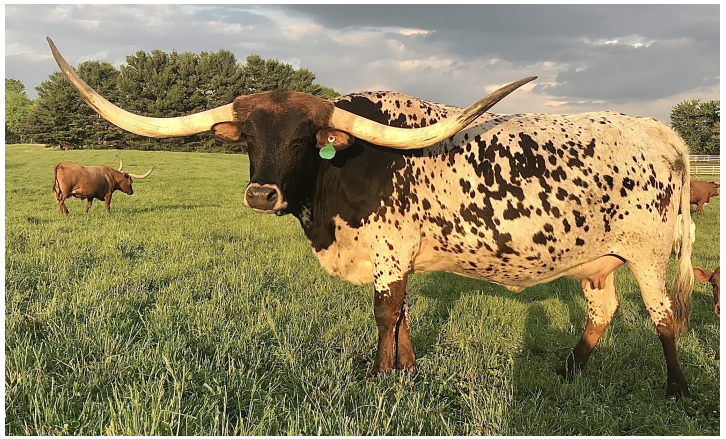

# YR Concealed Red

Date of Birth: 03/21/2016

Courtesy of Young Ranch

TTT: 84.1250 on 08/21/2024

Concealed Weapon

Sharp Shooter 542

PEACEMAKER 44

Horseshoe J Charm

BL Coach's Desperado

HORSESHOE J EXAMPLE

Dixie Charlene

YR Concealed Red

LT RIO GRANDE 103

JP RIO GRANDE

ECR LITTLE TARI

YR Rio Red