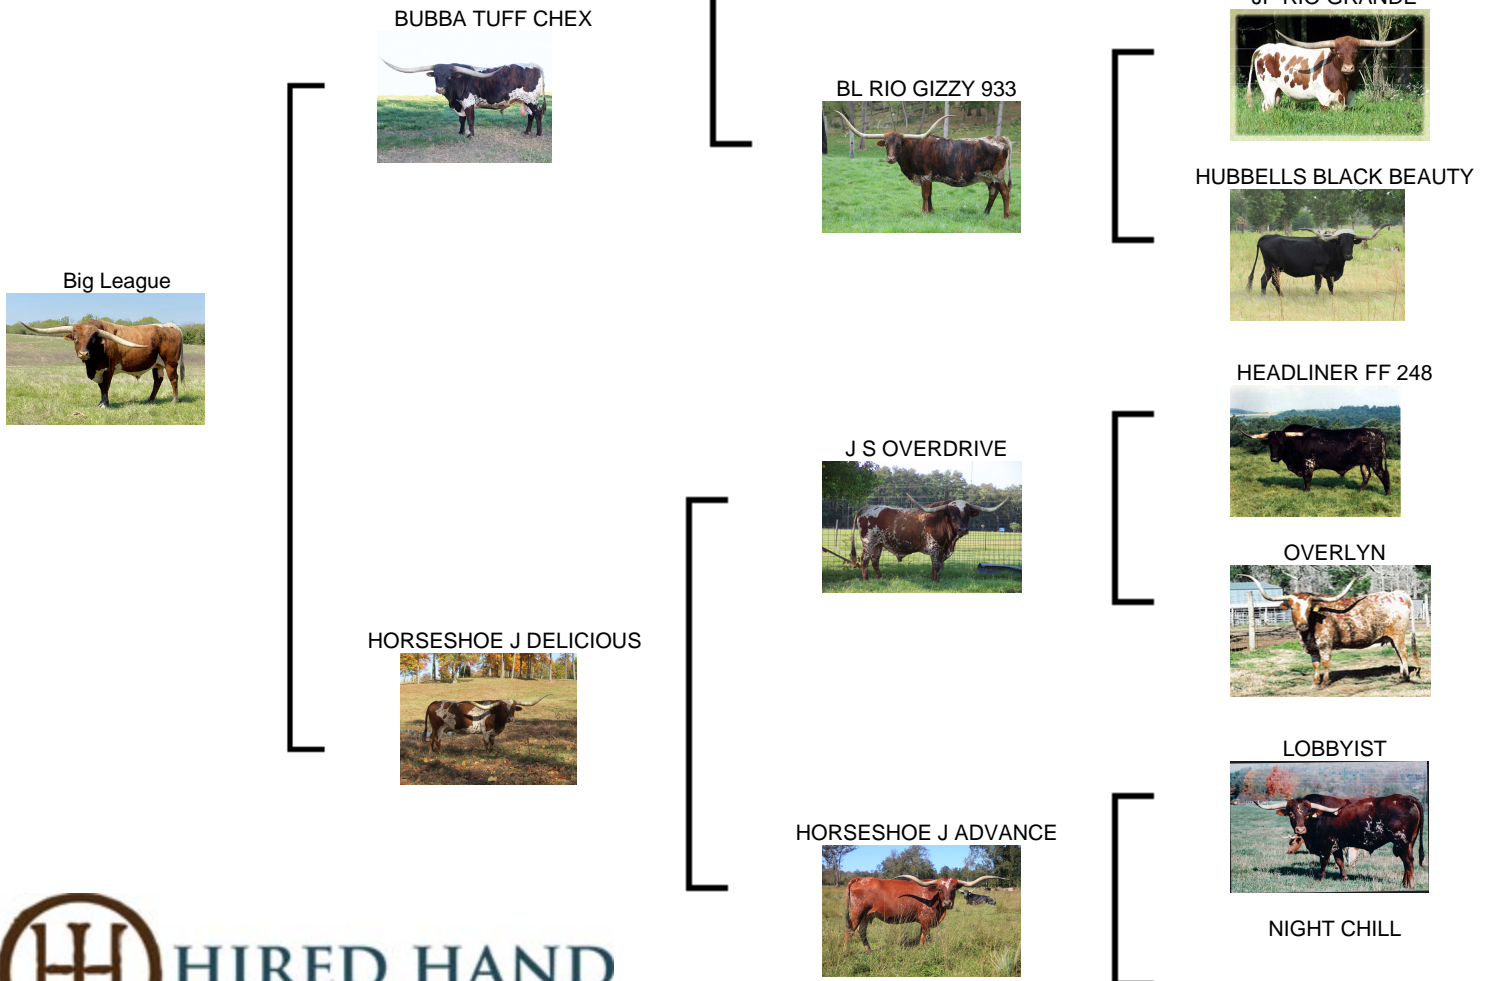

<http://www.hiredhandsoftware.com>