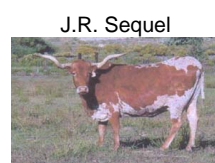

RO Awesome Drag

Date of Birth: 11/11/2016
Registration 1: UCI302180
Breeder: Ohlendorf Land & Cattle Co., LLC
Owner: Ohlendorf Land & Cattle Co., LLC

<http://www.hiredhandsoftware.com>