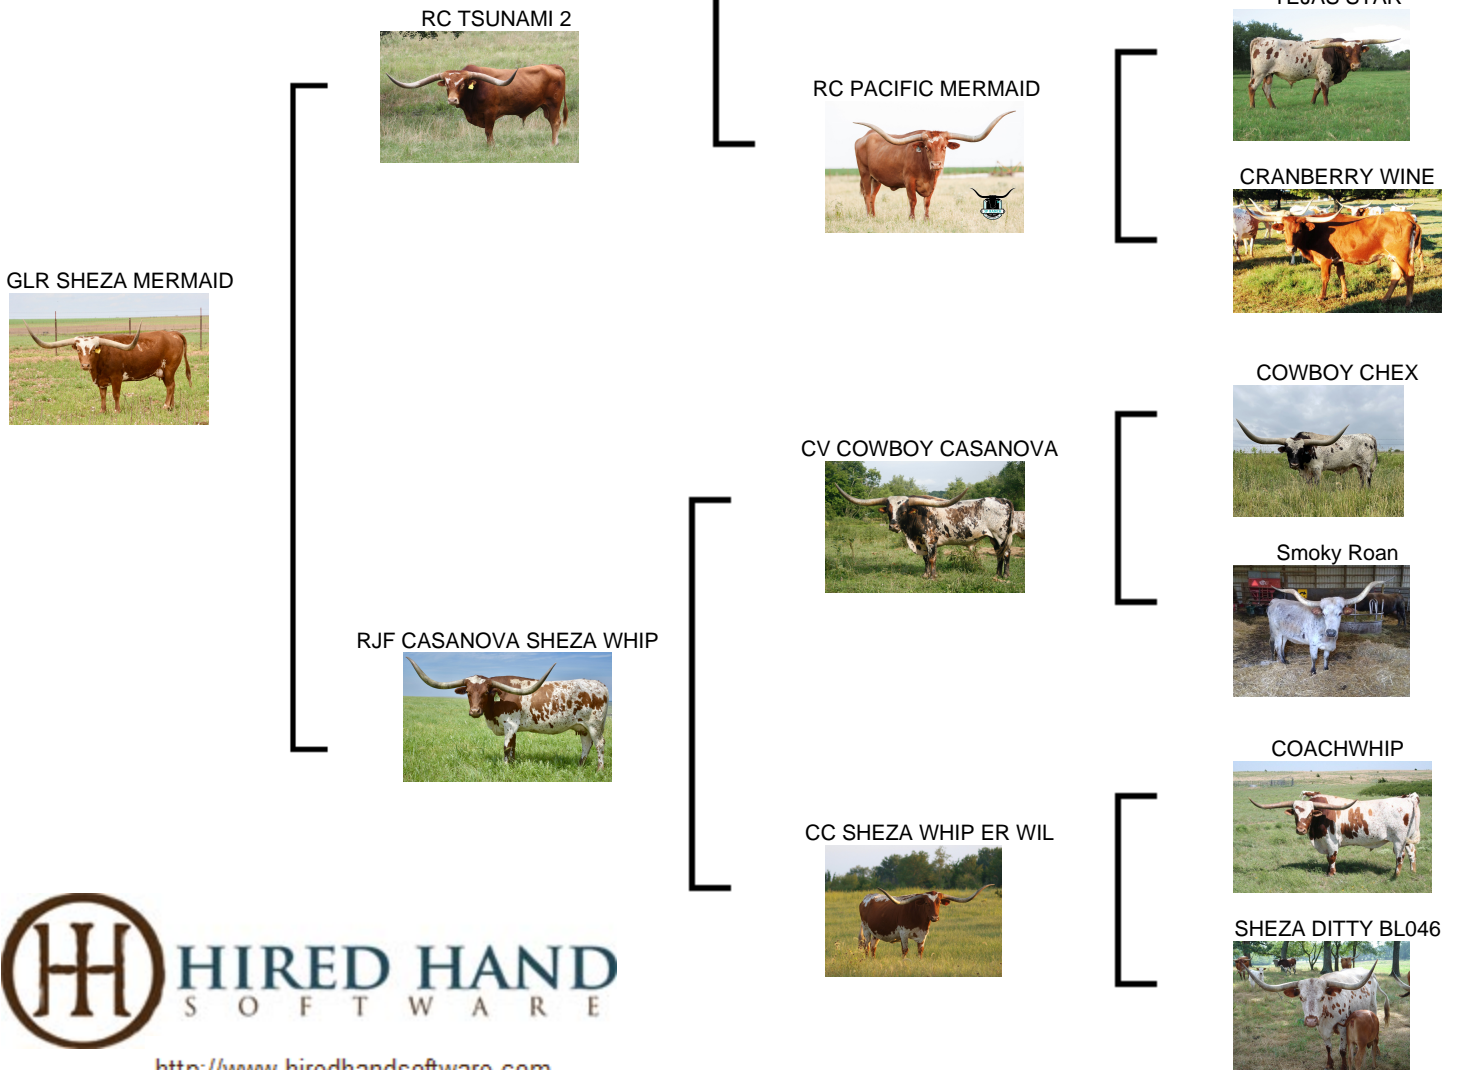

<http://www.hiredhandsoftware.com>