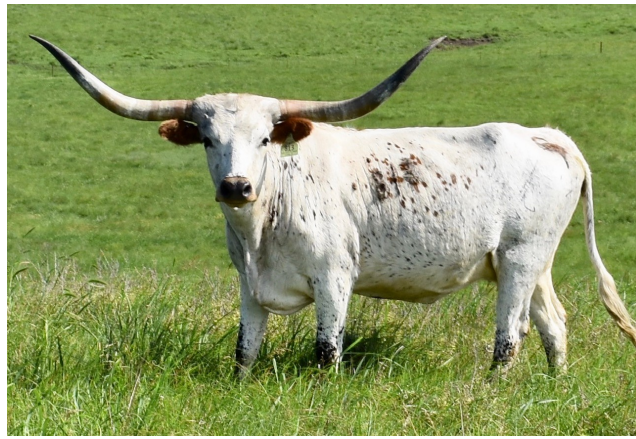

GLR TUFF FLOWER CHILD

Date of Birth: 03/15/2018
Registration 1: CI310361
Breeder: GILLILAND RANCH
Owner: Kylie and Aaron Johnson

Courtesy of Gilliland Ranch

HER 2020 TKR ROYAL T HEIFER IS 77" AT 3 YEARS ;
THAT CALF HAS EIGHT 90" TTT AND TWENTY 80"
TTT ANIMALS IN A HIGHLY
HORN STACKED PEDIGREE; HAS TWINS AT SIDE BY
PCC CACTUS JACK AND CONFIRMED BRED BACK
TO HIM WITH TWINS IN UTERO

TTT: 69.1875 on 08/30/2024

GLR TUFF FLOWER CHILD

JBR ECLIPSE

RJF FLOWER CHILD

COWBOY TUFF CHEX

ETERNAL DIAMOND

CV COWBOY CASANOVA

SHILOHS PETUNIA