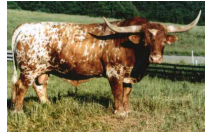

TUFF ROAD

Registration 1: BI94842
Breeder: Dickinson Cattle Company
Owner: Hope Creek Cattle

Courtesy of Longhorn 615

TTT: 89.2500 on 08/02/2024

TUFF ROAD

COWBOY TUFF CHEX

COWBOY CHEX

BL RIO CATCHIT

WINCHESTER

ROSY SMILE

PEACEMAKER 44

BL POCO BUENO

JP RIO GRANDE

BL CATCHIT

GIZMO

Sadie Sam