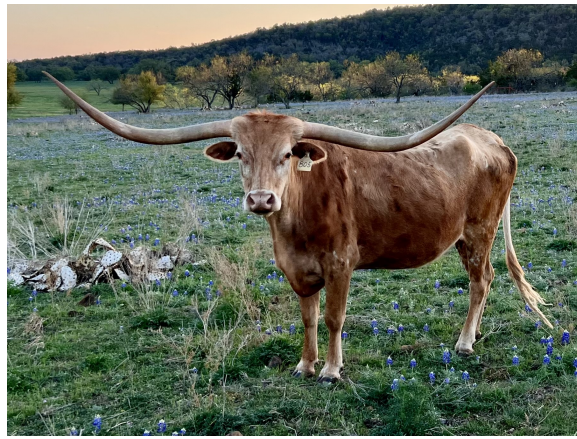

MML CARMEL LATTE

Date of Birth: 04/15/2018
Registration 1: CI310861
Sale Price: \$14,000.00
Breeder: McCombs Longhorns
Owner: Crown Creek Cattle

Courtesy of LM Longhorns

Carmel Latte is a perfect way to describe the color on this cow. She's as calm as she is pretty and graceful. Another cow that reeks of Alan Sparger selective breeding during his five decade tenure as Red McCombs' partner. She predicts to 94" TTT at maturity, and just look at her progeny to see that her gorgeous color passes on down to her offspring. She is currently bred to our flagship bull Hubbells Roman Crown.