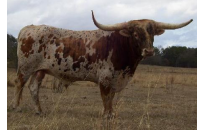

TTT: 65.0000 on 08/26/2022

GLR TUFF'S 20 GAUGE GAL

Hubbells 20 Gauge

MINNIE PEARL 14

Concealed Weapon

HUBBELLS RIO GLORY

COWBOY TUFF CHEX

Field Of Pearls

Sharp Shooter 542

HORSESHOE J EXAMPLE

JP RIO GRANDE

HUBBELLS MORNING GLORY

COWBOY CHEX

BL RIO CATCHIT

FIELDER

Pearl 434/7