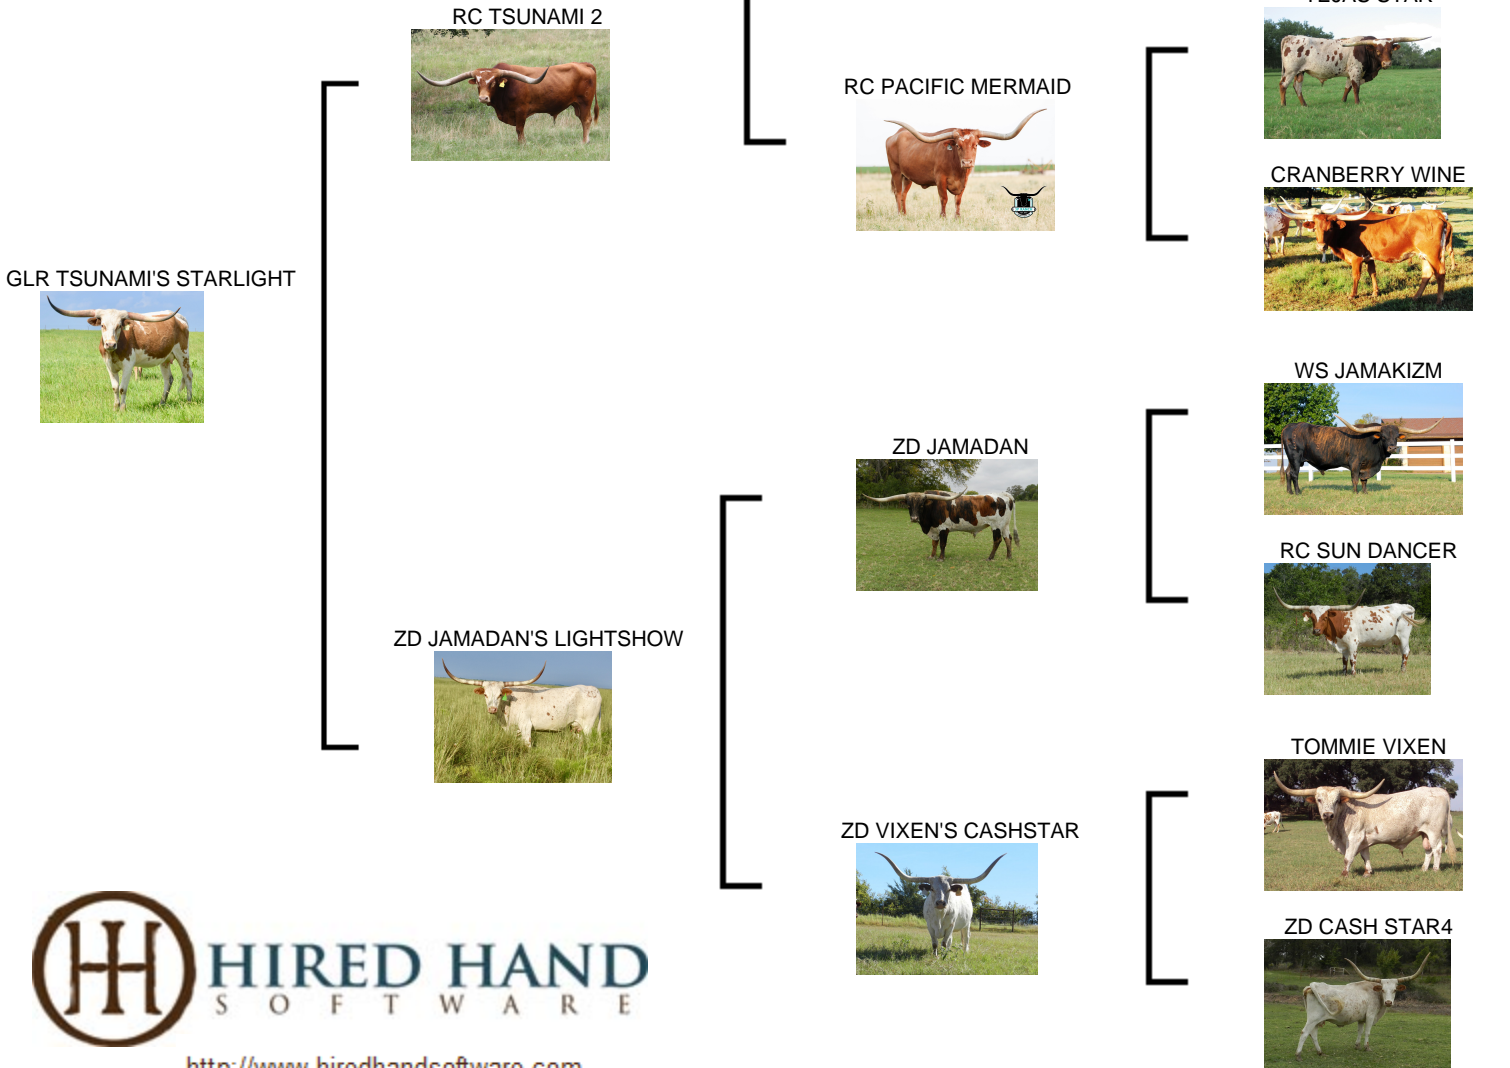

<http://www.hiredhandsoftware.com>